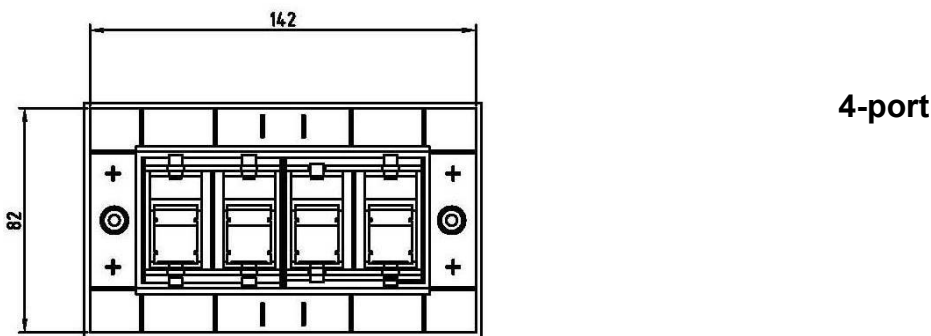

**FEATURES:**

- Secures to any surface, drywall, baseboard, and even modular furniture
- 100% compatible with standard wall (face) plates
- 1-port, 2-port 4-port are available.
- Keystone jacks can be snapped in and out easily
- Comes in models to accommodate 2 inserts and shuttered dust cover
- Comes with hidden mounting screws and clear outlet ID labels
- Apply UL-94V-0 high-impact, fire-retardant ABS resin

**CHARACTERISTICS:**

Item	Material or Feature
Face Plate Material	ABS
Face Plate Dimension	86*86mm (1-port, 2-port) 86*146mm (4-port)
Accessories: paper label, clear cover, plastic icon, screws	

**DRAWING:**

1-port

**ORDERING INFORMATION:**

- Part NO. 12112x210
- Description Premium-Line Euro II face plate, right-angle, 90 ° Entry, 86 × 86mm, Snap-In, with shutter, white
- x: port no. 1, 1-port 2, 2-port 4, 4-port
- Ivory color upon request