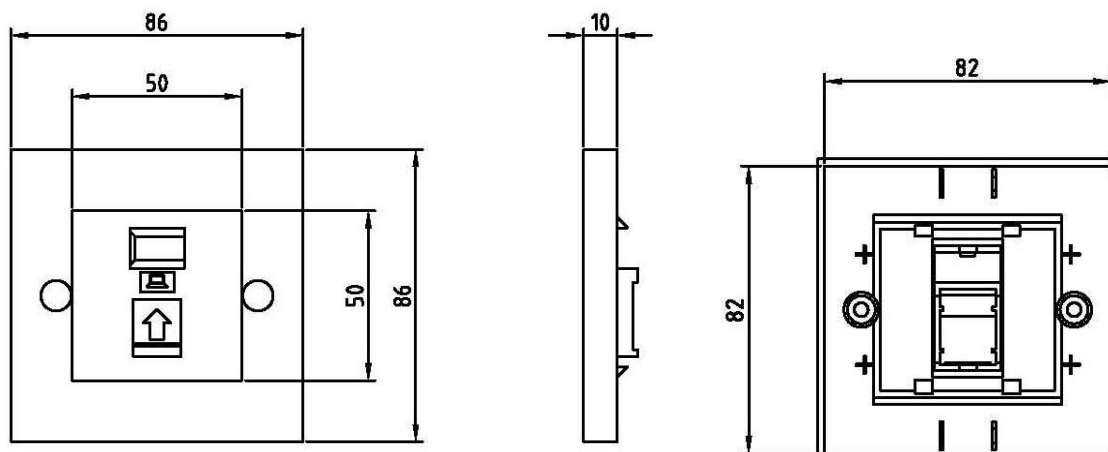

**FEATURES:**

- Secures to any surface, drywall, baseboard, and even modular furniture
- 100% compatible with standard wall (face) plates
- 1-port, 2-port 4-port are available.
- Keystone jacks can be snapped in and out easily
- Comes in models to accommodate 2 inserts and shuttered dust cover
- Comes with hidden mounting screws and clear outlet ID labels
- Apply UL-94V-0 high-impact, fire-retardant ABS resin

**CHARACTERISTICS:**

Item	Material or Feature
Face Plate Material	ABS
Face Plate Dimension	86*86mm (1-port, 2-port) 86*146mm (4-port)
Accessories: paper label, clear cover, plastic icon, screws	

**DRAWING:**

1-port

**ORDERING INFORMATION:**

- Part NO. 12112x210
- Description Premium-Line Euro II face plate, right-angle, 90 ° Entry, 86 × 86mm, Snap-In, with shutter, white
- x: port no. 1, 1-port 2, 2-port 4, 4-port
- Ivory color upon request