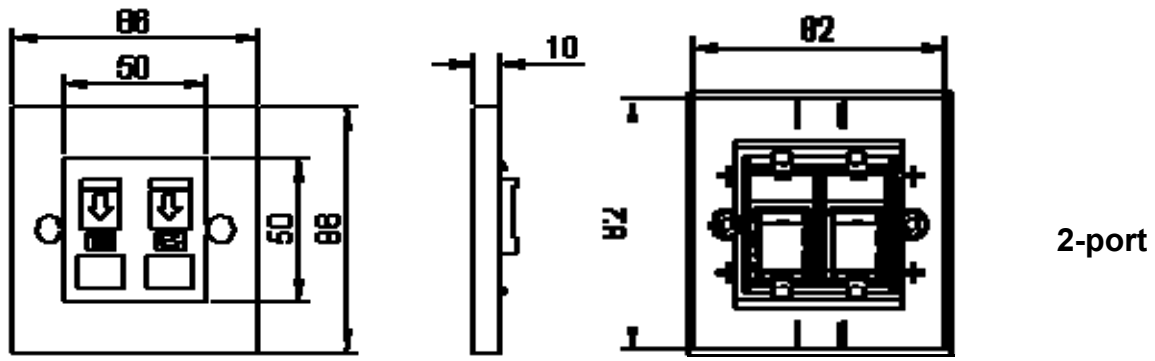

**FEATURES:**

- Secures to any surface, drywall, baseboard, and even modular furniture
- 100% compatible with standard wall (face) plates
- 1-port, 2-port 4-port are available.
- Keystone jacks can be snapped in and out easily
- Comes in models to accommodate 2 inserts and shuttered dust cover
- Comes with hidden mounting screws and clear outlet ID labels
- Apply UL-94V-0 high-impact, fire-retardant ABS resin

**CHARACTERISTICS:**

Item	Material or Feature
Face Plate Material	ABS
Face Plate Dimension	86*86mm (1-port, 2-port) 86*146mm (4-port)
Accessories: paper label, clear cover, plastic icon, screws	

**DRAWING:**

1-port

**ORDERING INFORMATION:**

- Part NO. 12112x210
- Description Premium-Line Euro II face plate, right-angle, 90 ° Entry, 86 × 86mm, Snap-In, with shutter, white
- x: port no. 1, 1-port 2, 2-port 4, 4-port
- Ivory color upon request