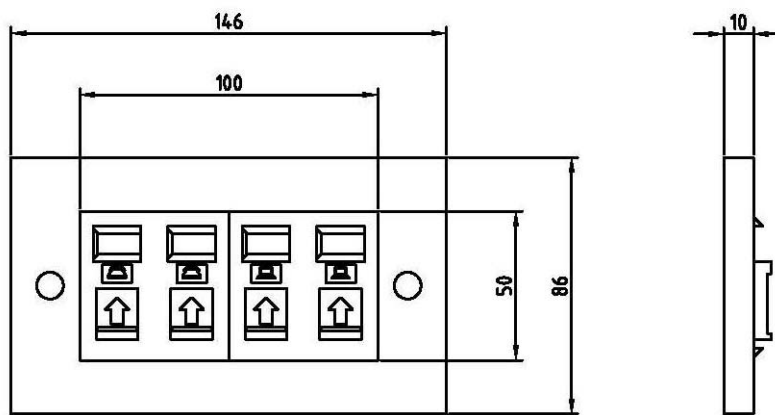

**FEATURES:**

- Secures to any surface, drywall, baseboard, and even modular furniture
- 100% compatible with standard wall (face) plates
- 1-port, 2-port 4-port are available.
- Keystone jacks can be snapped in and out easily
- Comes in models to accommodate 2 inserts and shuttered dust cover
- Comes with hidden mounting screws and clear outlet ID labels
- Apply UL-94V-0 high-impact, fire-retardant ABS resin

**CHARACTERISTICS:**

Item	Material or Feature
Face Plate Material	ABS
Face Plate Dimension	86*86mm (1-port, 2-port) 86*146mm (4-port)
Accessories: paper label, clear cover, plastic icon, screws	

**DRAWING:**

1-port

**ORDERING INFORMATION:**

- Part NO. 12112x210
- Description Premium-Line Euro II face plate, right-angle, 90 ° Entry, 86 × 86mm, Snap-In, with shutter, white
- x: port no. 1, 1-port 2, 2-port 4, 4-port
- Ivory color upon request